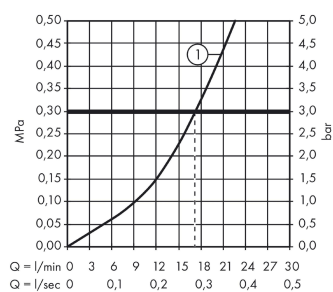

Flowchart

Shower outlet with 1B-resistance