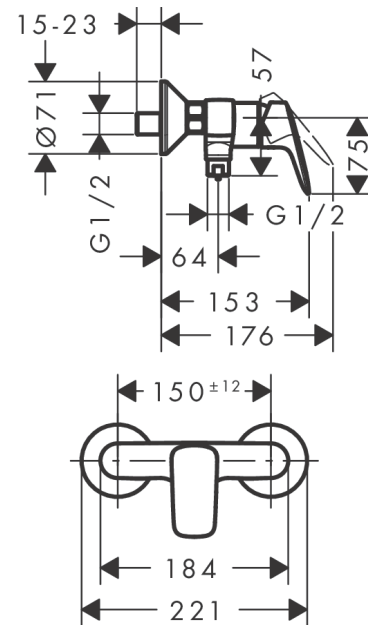

## Description

### product features

- 1 function
- centre distance: 150 ± 12 mm
- maximum flow rate at 3 bar: 28 l/min
- flow rate of hand shower at 3 bar: 17 l/min
- ceramic cartridge
- temperature limitation adjustable
- non-return valve
- with silencer
- hose connection DN15
- connection dimension: DN15
- connection type: s-shaped connections

## Scale drawing

## Flowchart

Shower outlet with 1B-resistance